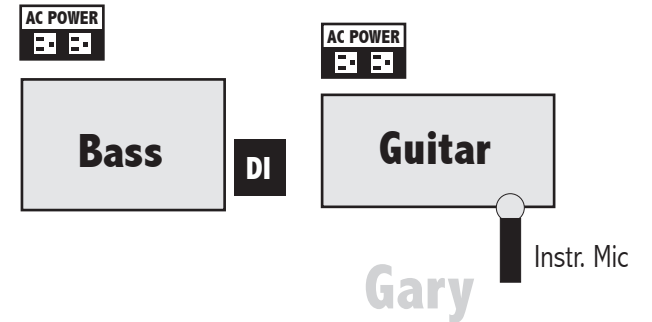

Riverside BLUES CLUB

Stage Plot

For more information regarding this stage plot, contact:

Robbie Dahl

951-906-8124

robbie@riversidebluesclub.com

Robbie

Johnny