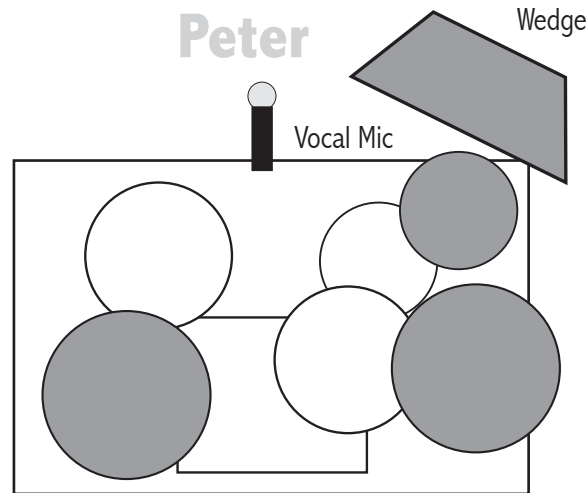

Riverside BLUES CLUB

Stage Plot

For more information regarding this stage plot, contact:

Robbie Dahl

951-906-8124

robbie@riversidebluesclub.com

Robbie

Johnny